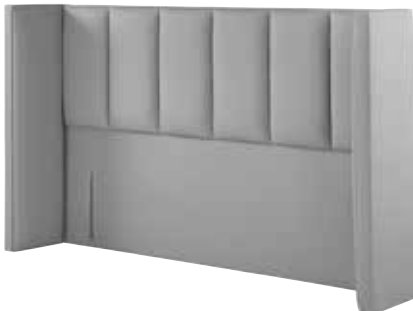

# HEADBOARDS

IN OUR SOMNUS DESIGN STUDIO OUR EXPERT UPHOLSTERERS LUXURIOUSLY HANDCRAFT EACH HEADBOARD.

AVAILABLE IN A MULTITUDE OF STYLES FROM STRUT, DEEP, FLOATING TO THOSE WITH DETACHABLE LEGS FOR EASE OF DELIVERY, CHOOSE FROM OUR EXCLUSIVE RANGE OF SUMPTUOUS FABRIC OPTIONS TO COMPLEMENT YOUR STYLE.

**SOMNUS EXCLUSIVE HEADBOARDS** THAT CAN BE PARTNERED WITH EITHER A TRADITIONAL DEEP BASE OR A SHALLOW BASE ON LEGS

DELANO STRUT

BRYANT EASY ACCESS

FLORIN EASY ACCESS

WILTERN EASY ACCESS

CHEQUERS DEEP

CHEVRON DEEP

EMBRACE DEEP

LATTICE DEEP

ELAN

MIURA

TORINO

HARRISON SPINKS HEADBOARDS THAT CAN BE PARTNERED WITH EITHER  
A TRADITIONAL DEEP BASE OR A SHALLOW BASE ON LEGS

ANDALUCIA STRUT

DECO STRUT